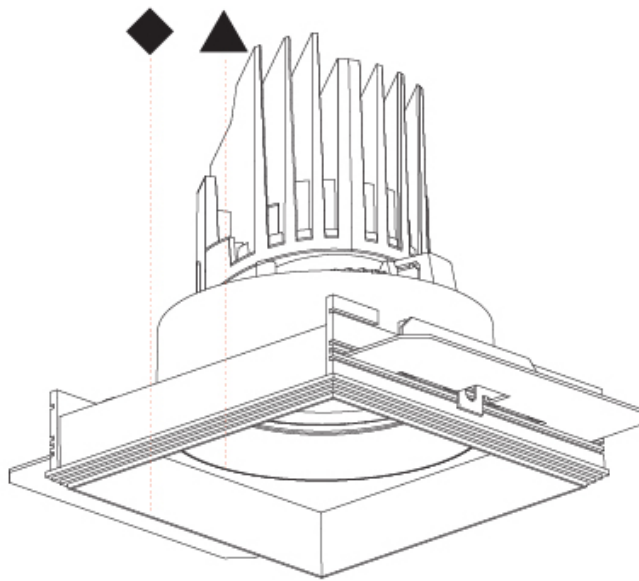

BIONIQ SQUARE ADJUSTABLE TRIMLESS

A37884-

PROJECT	_____
TYPE	_____
SPECIFIER	_____
QUANTITY	_____
DATE	_____