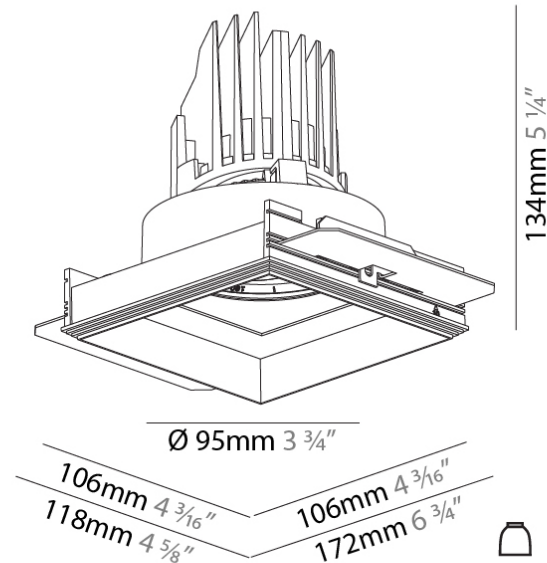

Cut-out Measurements: 120mm / 4 3/4" x 120mm / 4 3/4"
Upon Request: Unique Ceiling Thickness

ELECTRICAL

Lamp Type: LED (Zhaga Standard)
Input Wattage (W): 16.5
Total Output Wattage (W): 14.7
Dimming: Dali Dimming
Driver Included: No
Driver Location: Recessed Housing
Driver Type: Constant Current - 120Vac
Driver Class: Class 2
Housing: See Components
Input Voltage (V): 120
Constant Current (MA): 350

LED

Number of LEDs: 1
Max. Delivered Lumen (lm): 770
Nominal Lumen (lm): 1140
CRI: >90 CRI
Lamp Life (hrs): 50000
Upon Request: RGB-W Tunable White Special Color Temperature Special LED

OPTICAL

Reflector: 20 / 40 / 60
Adjustability: Rotational 355°; Tilt 30°
Upon Request: Special Beam Angles

RATINGS AND CERTIFICATIONS

UL Listed, ETL Listed, CE Marked, FCC Class B, RoHS Compliant, Energy Star Qualified, 382, F 416-247-9319, www.zaneen.com
Created by Zaneen Lighting for North American Standards at the end of the existing Model #. For assistance on 'custom' specifications, contact zteam@zaneen.com.
In a constant effort to supply the best product, we reserve the right to change specifications or materials without notice. The most recent specification sheets are found at zaneen.com
IP rating: IP20