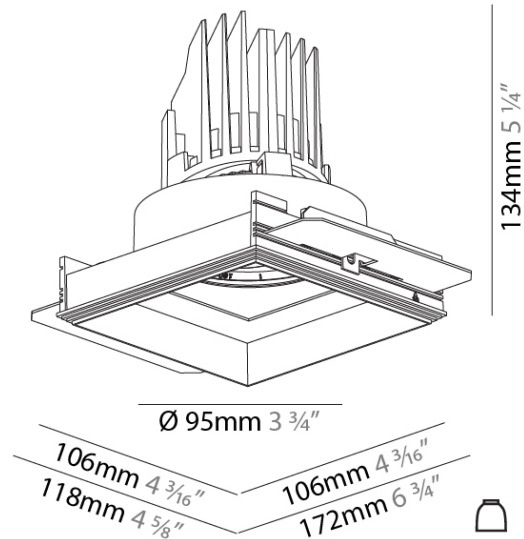

ELECTRICAL
Lamp Type: LED (Zhaga Standard)
Input Wattage (W): 15.5
Total Output Wattage (W): 14.5
Dimming: Tri-Mode (Non-Dimming and Phase Dimming (120Vac only) and 0-10V Dimming)
Driver Included: No
Driver Location: Recessed Housing
Driver Type: Constant Current - Universal
Driver Class: Class 2
Housing: See components
Input Voltage (V): 120 - 277
Constant Current (MA): 500

LED
Number of LEDs: 1
[Color Temperature (°K): 2700 / 3000 / 3500 / 4000](#)
Max. Delivered Lumen (lm): 940 / 980 / 1029 / 1050
Nominal Lumen (lm): 1386 / 1438 / 1511 / 1542
CRI: >90 CRI
Efficiency (%): 87.9 / 88.4 / 87.9
Lamp Life (hrs): 50000
Upon Request: RGB-W Tunable White Special Color Temperature
Special LED

OPTICAL
[Reflector°: 20 / 40 / 60](#)
Adjustability: Rotational 355°; Tilt 30°
Upon Request: Special Beam Angles

RATINGS AND CERTIFICATIONS
Zaneen Inc. © 2024, T 909-880-3382, F 416-247-9319, www.zaneen.com

Available for international specifications by adding "INT" at the end of the existing Model #. For assistance on 'custom' specifications, contact zteam@zaneen.com.
Certified by: Certified for North American Standards
In a constant effort to supply the best product, we reserve the right to change specifications or materials without notice. The most recent specification sheets are found at zaneen.com
IP rating: IP20